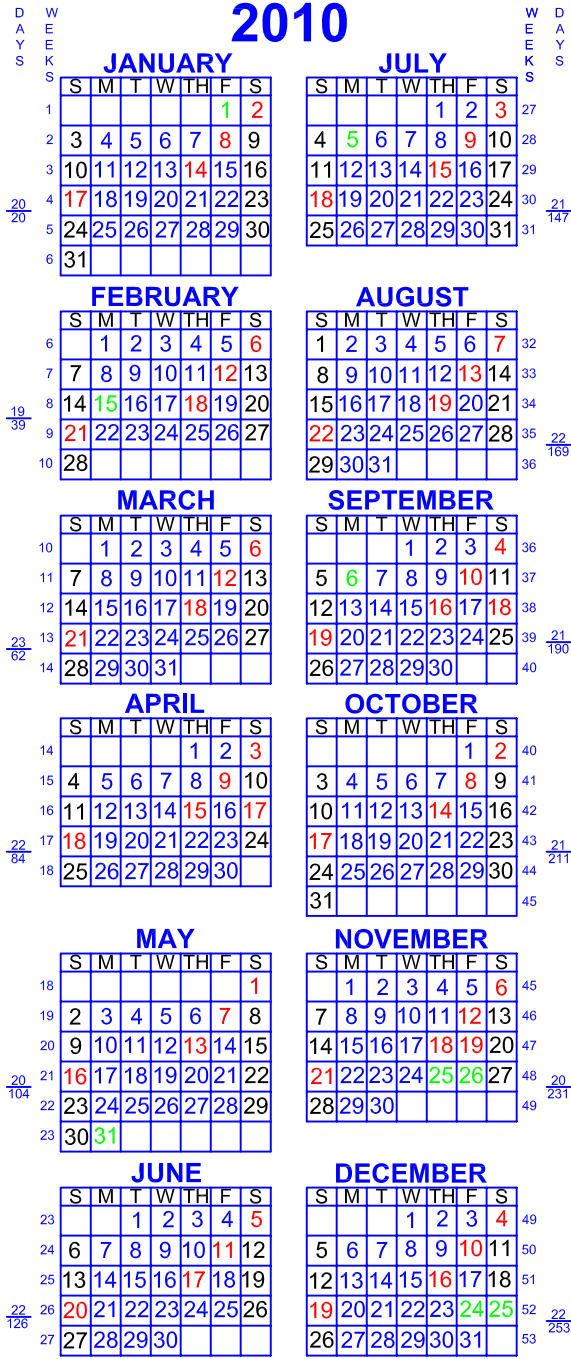

FRONT VIEW

SACRAMENTO SOUTHERN RAILROAD SIGNAL DEPARTMENT CALENDAR

TOTAL WORK DAYS 253

■ = SIGNAL DAY ■ = HOLIDAY ■ = WEEKEND ■ = WORK DAY

REAR VIEW

SACRAMENTO SOUTHERN RAILROAD SIGNAL DEPARTMENT CALENDAR

2010

- JULY**
MONTHLY INSPECTIONS
QUARTERLY INSPECTIONS
 - AUGUST**
MONTHLY INSPECTIONS
 - SEPTEMBER**
MONTHLY INSPECTIONS
SEPTEMBER 18 - SIGNAL TRAINING
 - OCTOBER**
MONTHLY INSPECTIONS
QUARTERLY INSPECTIONS
ANNUAL INSPECTION - BROADWAY & FRONT STREET
ANNUAL INSPECTION - CAPITOL MALL
 - NOVEMBER**
MONTHLY INSPECTIONS
NOVEMBER 6 - SIGNAL RECERTIFICATION EXAM
NOVEMBER 19 - SIGNAL ANNUAL DINNER
 - DECEMBER**
MONTHLY INSPECTIONS
-
- JANUARY**
MONTHLY INSPECTIONS
QUARTERLY INSPECTIONS
 - FEBRUARY**
MONTHLY INSPECTIONS
 - MARCH**
MONTHLY INSPECTIONS
 - APRIL**
MONTHLY INSPECTIONS
QUARTERLY INSPECTIONS
APRIL 17 - SHOP WORK DAY & GROUP PHOTO
 - MAY**
MONTHLY INSPECTIONS
MAY 1 - SIGNAL ROADWAY WORKER EXAM & (BACKUP PHOTO)
ANNUAL INSPECTION - SUTTERVILLE ROAD
 - JUNE**
MONTHLY INSPECTIONS
JUNE 5 - ANNUAL BBQ